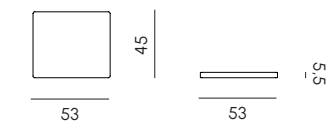

Cuscino poltrona Armchair cushion