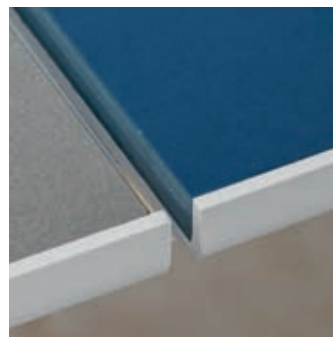

Levante Collection

Atelier Femia progetta il tavolo allungabile Levante per MY YOUR con la collaborazione di Casalgrande Padana per il piano in doghe di gres porcellanato della collezione R-Evolution.

La gamba in alluminio, a sezione triangolare, e la ruota ivi inserita conferiscono eleganza funzionale e strutturale. Le doghe che compongono il piano si declinano in due palette cromatiche ispirate ai cieli estivi e alle terre del Mediterraneo, adattandosi perfettamente a qualsiasi contesto outdoor.

Atelier Femia designs the extending dining table Levante for MY YOUR in collaboration with Casalgrande Padana for the table top in stoneware slats from the R-Evolution collection.

The aluminium leg, with triangular section, and the wheel inserted in it give functional and structural elegance. The table top slats are in two color palettes inspired by the summer skies and the Mediterranean lands, adapting perfectly to any outdoor context.