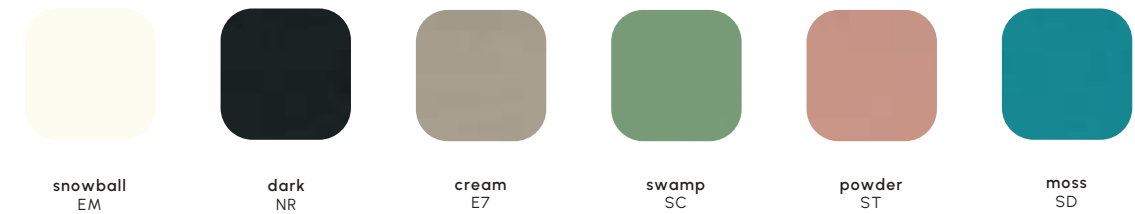

#### Monocolor Seat & legs Polypropylene / Polypropylene + glass fiber