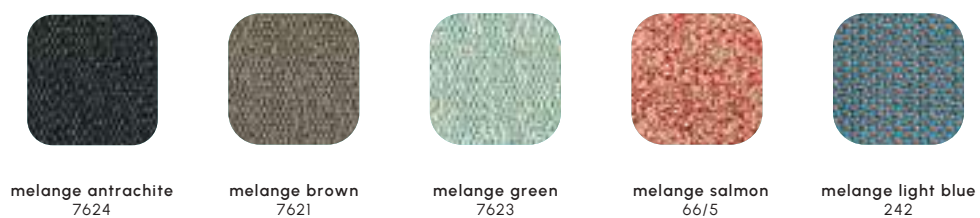

Optional Fabric cushion