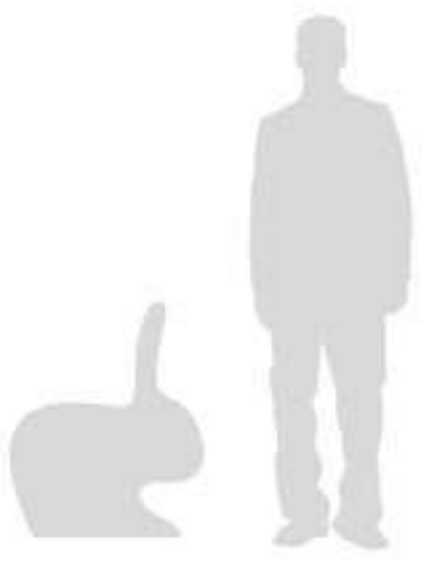

qeeboo

2023 / 24

Rabbit

designed by
Stefano Giovannoni

**Chair / Doorstopper /
Bookend / Lamp**

Rabbit is one of Stefano Giovannoni's hat tricks, which immediately became a pop icon, a symbol of love and fertility, which brings good luck and good wishes. The idea of the rabbit, a gentle, lovable and shy animal, comes from the association of its silhouette with the one of a seat, where the rabbit's ears become the backrest of the chair.

Rabbit LED Lamp
DESIGN STEFANO GIOVANNONI

material: recyclable polyethylene
dimensions: 69 x 39.5 x 80 cm
light: 16 colors RGB / remote control

- | |
|----------------------|
| 90006LED translucent |
|----------------------|

Rabbit Chair Metal Finish
DESIGN STEFANO GIOVANNONI

material: polyethylene
dimensions: 69 x 39.5 x 80 cm
seat height: 45 cm

- | |
|-----------------------|
| 90004BR-S gold |
| 90004SI silver |
| 90004CO-S copper |
| 90004BL-S black pearl |