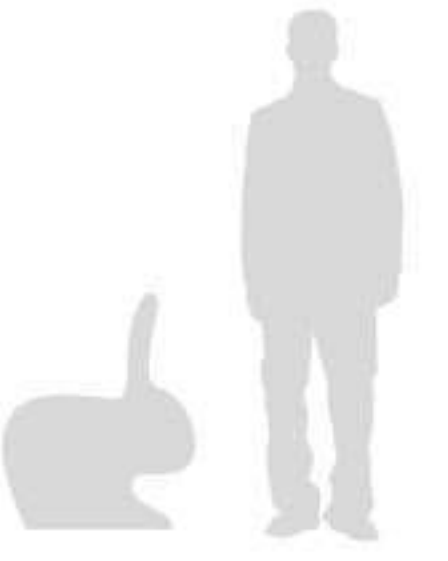

The Rabbit Tree is the table of the Rabbit Chair. It is a small tree with two support levels. The higher branch holds a 70 cm wide circular top at a height of 75 cm that matches with the Rabbit Chair. The lower branch can either be used to accommodate a Rabbit Baby Chair or serve as a handy holder for bags or other objects.

Rabbit Chair
DESIGN STEFANO GIOVANNONI

material: recyclable polyethylene
dimensions: 69 x 39.5 x 80 cm
seat height: 45 cm

- | | | |
|--------------------|-----------------------|-------------------------------|
| 90002WH white | 90002LB light blue | 90002RE red |
| 90002BL black | 90002VI violet | 90014BL-WH dots black & white |
| 90002LG light grey | 90002PI pink | 90014RE-WH dots red & white |
| 90002GY grey | 90002BO bright orange | 90014WH-BL dots white & black |
| 90002DG dove grey | 90002GE balsam green | |

Rabbit Chair Velvet Finish
DESIGN STEFANO GIOVANNONI

material: recyclable polyethylene
dimensions: 69 x 39.5 x 80 cm
seat height: 45 cm

- | | |
|-------------------|--------------------|
| 90010DG dark gold | 90010VI violet |
| 90010OR orange | 90010LB light blue |
| 90010FX fuxia | |
| 90010RE red | |

Rabbit Chair Baby
DESIGN STEFANO GIOVANNONI

material: recyclable polyethylene
dimensions: 45 x 26 x 53 cm
seat height: 30 cm

- | | | |
|--------------------|-----------------------|-------------------------------|
| 90001WH white | 90001LB light blue | 90001RE red |
| 90001BL black | 90001VI violet | 90013BL-WH dots black & white |
| 90001LG light grey | 90001PI pink | 90013RE-WH dots red & white |
| 90001GY grey | 90001GE balsam green | 90013WH-BL dots white & black |
| 90001DG dove grey | 90001BO bright orange | |