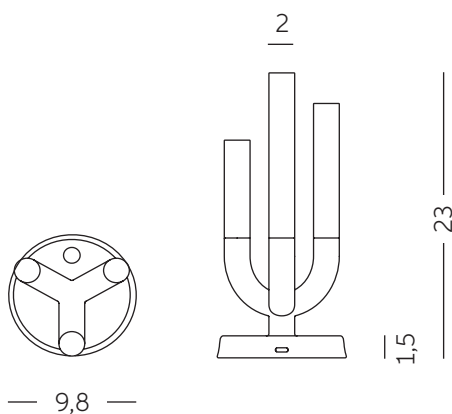

# LUNA

Design  
Antonio Lanzillo & Partners

PRODUCT	Category: Categoria: Catégorie:	Table lamp Lampada da tavolo Lampe de table	PACKAGING	Packaging dimensions: Dimensioni imballaggio: Dimensions emballage:	10,5 x 10,5 x 23 cm
	Years of production: Anno di produzione: Année de production:	2019		Packaging volume: Volume Imballaggio: Volume emballage:	0,003 m <sup>3</sup>
	Materials: Materiali: Matériaux:	Plexiglass, metal base Plexiglass, base metallo Plexiglas, support métallique		Total weight: Peso totale: Poids total:	1 Kg
	Dimensions: Dimensioni: Dimensions:	10 x 10 x h 23 cm		No. of cartons: Nr. di imballi: N°. de cartons:	1
	Weight: Peso: Poids:	0,5 Kg		Notes: Note: Notes:	

\* Dimensions in centimeters

LIGHTING LED / LED LUMINOSO / LUMINEUSE LED

CODE CODICE CODE	LP LUN022					
TECHNICAL INFO INFO TECNICHE INFOS TECHNIQUES	Lithing system: Sistema di illuminazione: Système d'éclairage:	LED LED LED	2,1W LED system max 200 lumen	Included Incluso Inclus		
	Wiring: Cablaggio: Câblage:	Charging USB-C type included Cavo di ricarica USB-C type incluso Câble de recharge USB inclus		Length: 50 cm Lunghezza: 50 cm Longueur: 50 cm		
	Light temperature: Temperatura luce: Température de la lumière:	Extra warm white led light 2700K Luce calda led bianco extra 2700K Lumière chaude led blanc extra 2700K				
	Accessory on request: Accessorio su richiesta: Accessoire sur demande:	Dimmable touch control Controllo touch dimmerabile Commande tactile à gradation	On request: Su richiesta: Sur demande:			
COLOURS COLORI COULEURS	MATT LACQUERED					
	 (white RAL 9016 matching)					
NOTES NOTE NOTES						